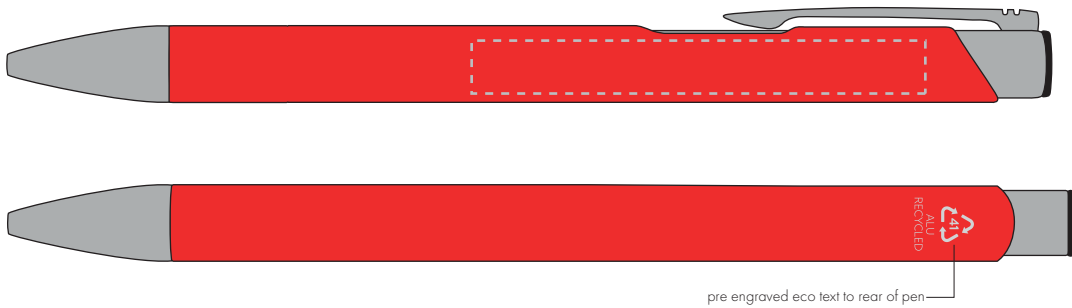

Your Ref:	Quantity:	Product Code: TPC982001
Our Ref:	Version: 1	Product Colour: RED

PRINTING CONCERNS:

We stock this item in the following colours

PANTONE REFERENCE(S)

- Colour 1
- Colour 2
- Colour 3
- Colour 4

ARTWORK SCALE 100%

ARTWORK SCALE 100%
Side Print Area:
60mm x 7mm

pre engraved eco text to rear of pen

Product Image for visualisation
- colours may vary

The dashed line is to demonstrate print area and will not appear on your printed item